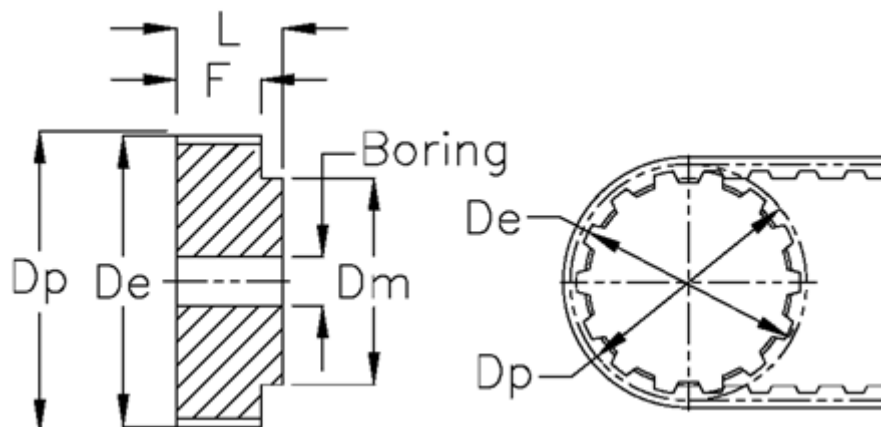

Data Sheet

Article number: 60415121044

Description: Timing Belt Pulley 21 T5 44/0

Measures

Belt width	= - 10 mm	Type = T5
D_e	= 69.2	Weight = 0.2
D_m	= 45	
D_p	= 70.2	
F	= 15	
L	= 21	
Pre-drilled	= 8	
Tooth number	= 44	